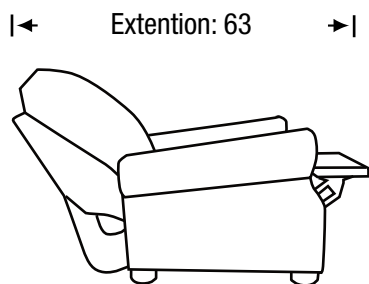

Legacy
LEATHER

Holmes Recliner

Furniture design in the light of innovation

Holmes Recliner

Seat Depth	20"
Seat Height	20"
Arm Height	28"

All measurements are approximate, sizes may vary

THE
CAMPIO GROUP
FINE LEATHER FURNITURE