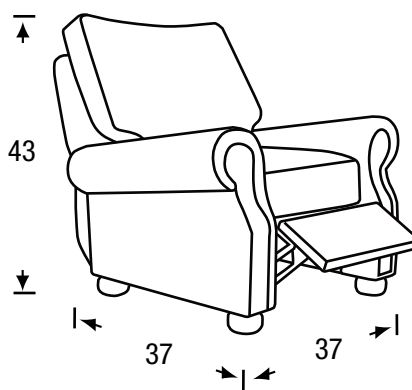

Legacy
LEATHER

Holmes Recliner

Furniture design in the light of innovation

Holmes Recliner

Seat Depth	20"
Seat Height	20"
Arm Height	28"

All measurements are approximate, sizes may vary

THE
CAMPIO GROUP
FINE LEATHER FURNITURE